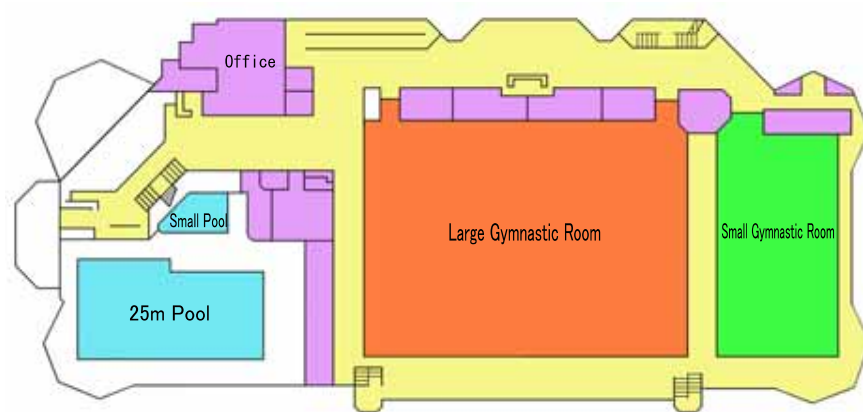

J R
It is the Itsukaichi station alighting at the Hiroshima station
and the Nishi-Hiroshima station to San'yo Line going down.
On foot about 25 minutes

List of charge

Classification	Individual use (Per one item)		Individual use (Eleven coupon ticket spelling)		Exclusive use (Per hour)	
	Child	Adult	Child	Adult	Child	Adult
Large Gymnastics Room	¥150	¥260	¥1,500	¥2,600	¥3,390	¥5,950
Small Gymnastics Room	¥150	¥260	¥1,500	¥2,600	¥1,130	¥1,970
Pool	¥240	¥480	¥2,400	¥4,800		
Training room	¥310	¥540	¥3,100	¥5,400		
Conference room					¥440	
Locker	¥100 per time per piece					

Saeki Ward Sports Center

 Hiroshima City Sports Association

Saeki Ward Sports Center

Facility Outline

Opened	1991/5/19
Lot Area	9,826.92m ²
Total Floor Area	8,910.50m ²
Structure	Ferro-concrete
Parking Capacity	87
Total Project Expenses	6,300 million yen

First Floor

Large Gymnastics Room

1,564m²(46m x 34m)

- * 1Handball courts
- * 2Basketball courts
- * 3Volleyball courts
- * 10Badminton courts
- * Mini tennis,Table tennis

Small Gymnastics Room

640m²(32m x 20m)

- * 1Basketball courts
- * 1Volleyball courts
- * 4Badminton courts
- * Mini tennis,Table tennis

Pool

- * 25m pool 25mx6 course Depth of water 1.2m-1.4m They are 0.8m-1.0m in part.
- * Small pool 30m² Depth of water of 60cm