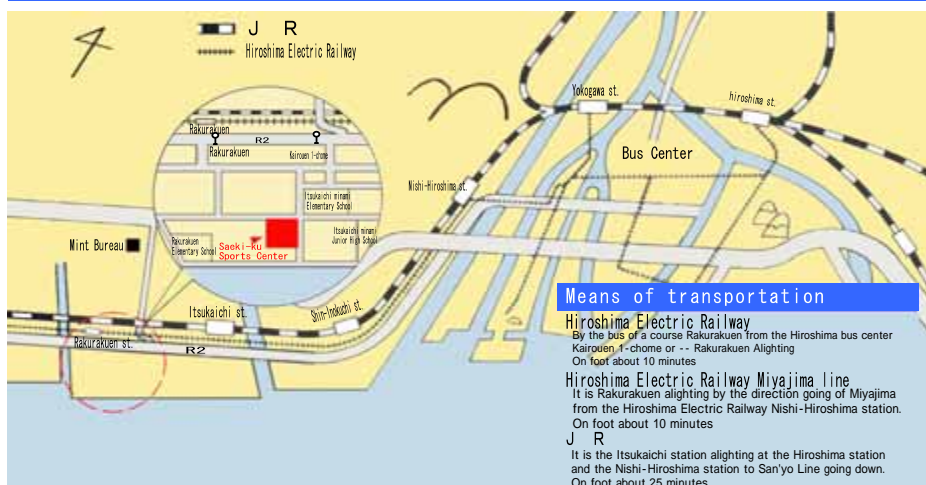

Access

Means of transportation

Hiroshima Electric Railway
By the bus of a course Rakurakuen from the Hiroshima bus center
Kairouen 1-chome or -- Rakurakuen Alighting
On foot about 10 minutes

Hiroshima Electric Railway Miyajima line
It is Rakurakuen alighting by the direction going of Miyajima
from the Hiroshima Electric Railway Nishi-Hiroshima station.
On foot about 10 minutes