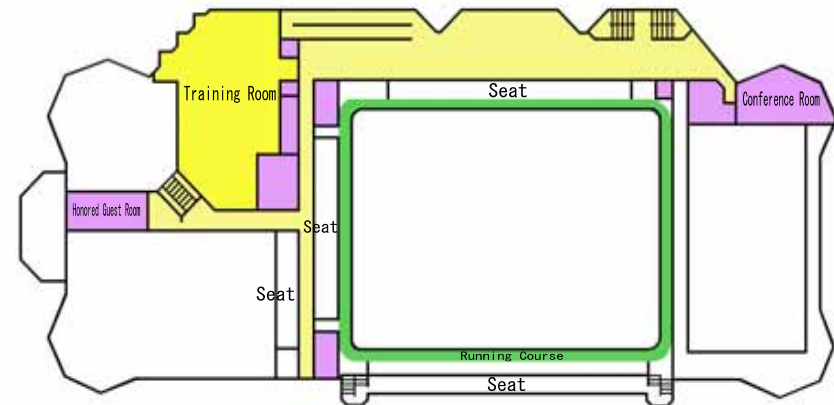

Saeki Ward Sports Center

 Hiroshima City Sports Association

Saeki Ward Sports Center

Facility Outline

Opened	1991/5/19
Lot Area	9,826.92m ²
Total Floor Area	8,910.50m ²
Structure	Ferro-concrete
Parking Capacity	87
Total Project Expenses	6,300 million yen

First Floor

Large Gymnastics Room

1,564m²(46m x 34m)

- * 1Handball courts
- * 2Basketball courts
- * 3Volleyball courts
- * 10Badminton courts
- * Mini tennis,Table tennis

Small Gymnastics Room

640m²(32m x 20m)

- * 1Basketball courts
- * 1Volleyball courts
- * 4Badminton courts
- * Mini tennis,Table tennis

Pool

- * 25m pool 25mx6 course Depth of water 1.2m-1.4m They are 0.8m-1.0m in part.
- * Small pool 30m² Depth of water of 60cm

Second Floor

Training Room

407.24m²

- * Running machine
- * Aerobikes
- * Weight machine
- * Free weights
- * Relaxation machines

Conference Room

81.21m²

Honored Guest Room

148.52m²