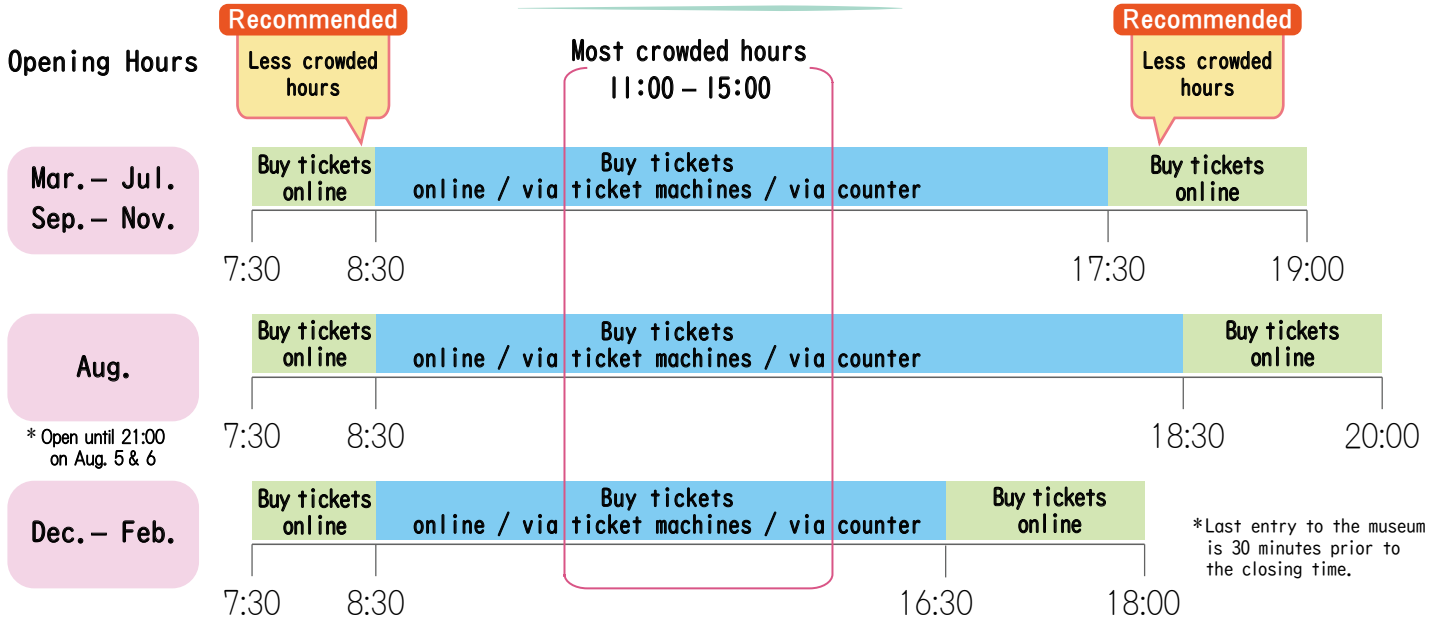

Things to know before you visit Hiroshima Peace Memorial Museum

The museum currently receives a large number of visitors, and can become very crowded depending on the time of your visit. You may be required to wait in line for a long time to purchase tickets, so we highly recommend purchasing your tickets online in advance.

Purchase your tickets from here

We have designated certain time slots (see table below) with a limited number of visitors, when online reservation is required. These times are less crowded, allowing you to explore the exhibits at your own pace. We highly recommend visiting during these times.

Crowd Levels by Time of Day

Crowd Levels Throughout the Year